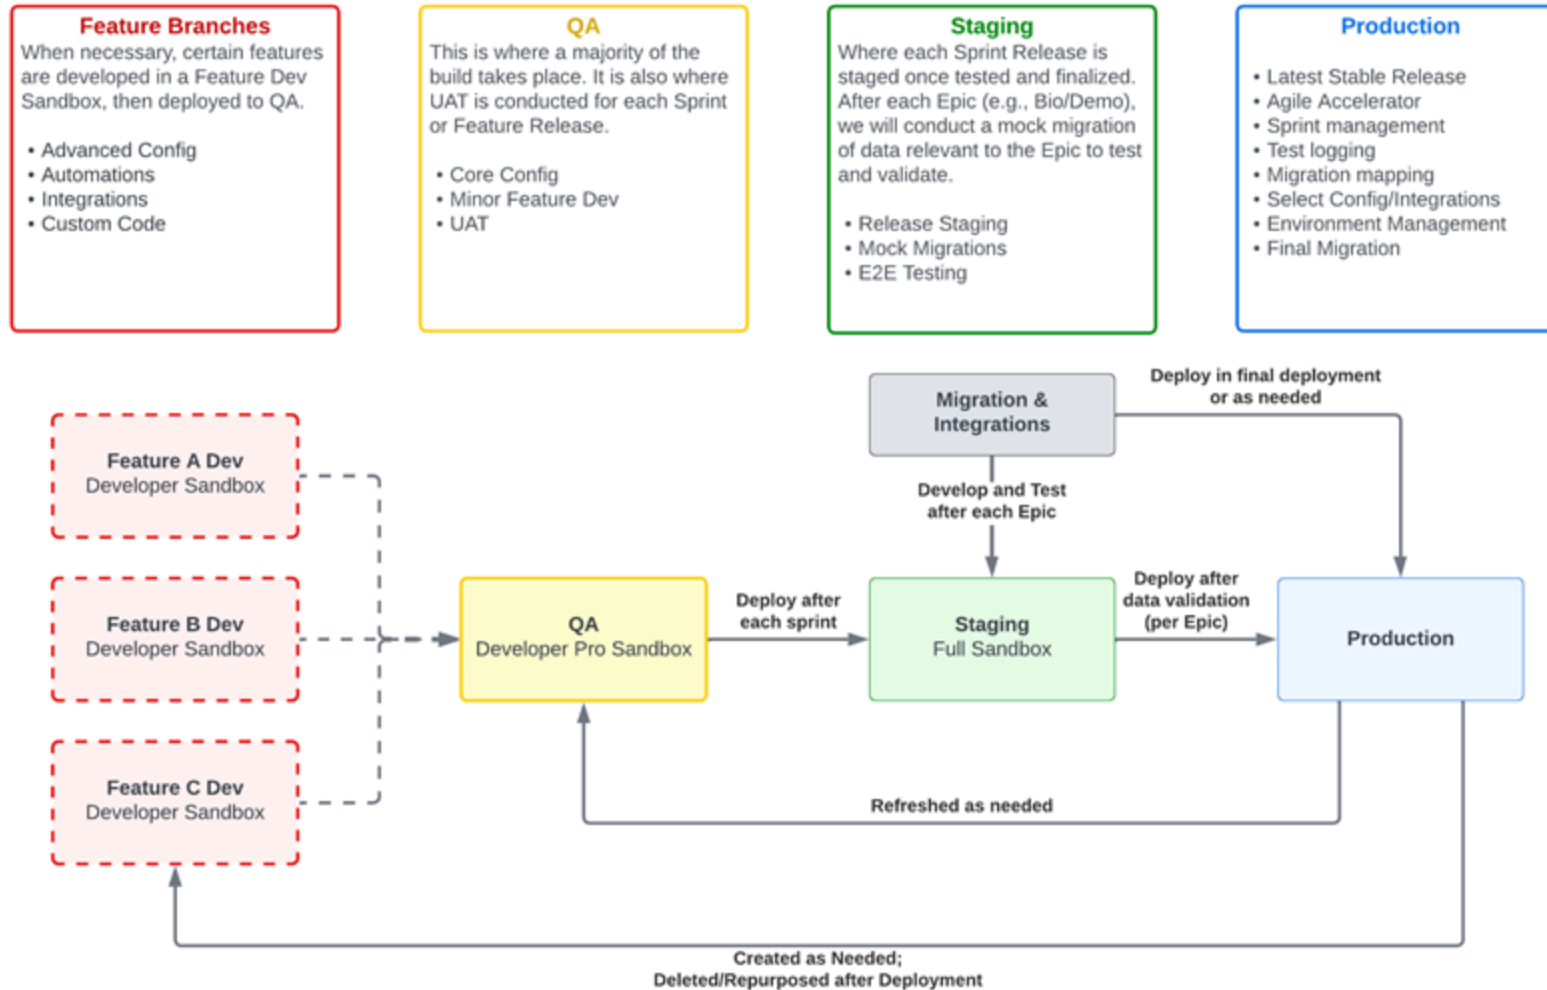

Salesforce Environment Overview