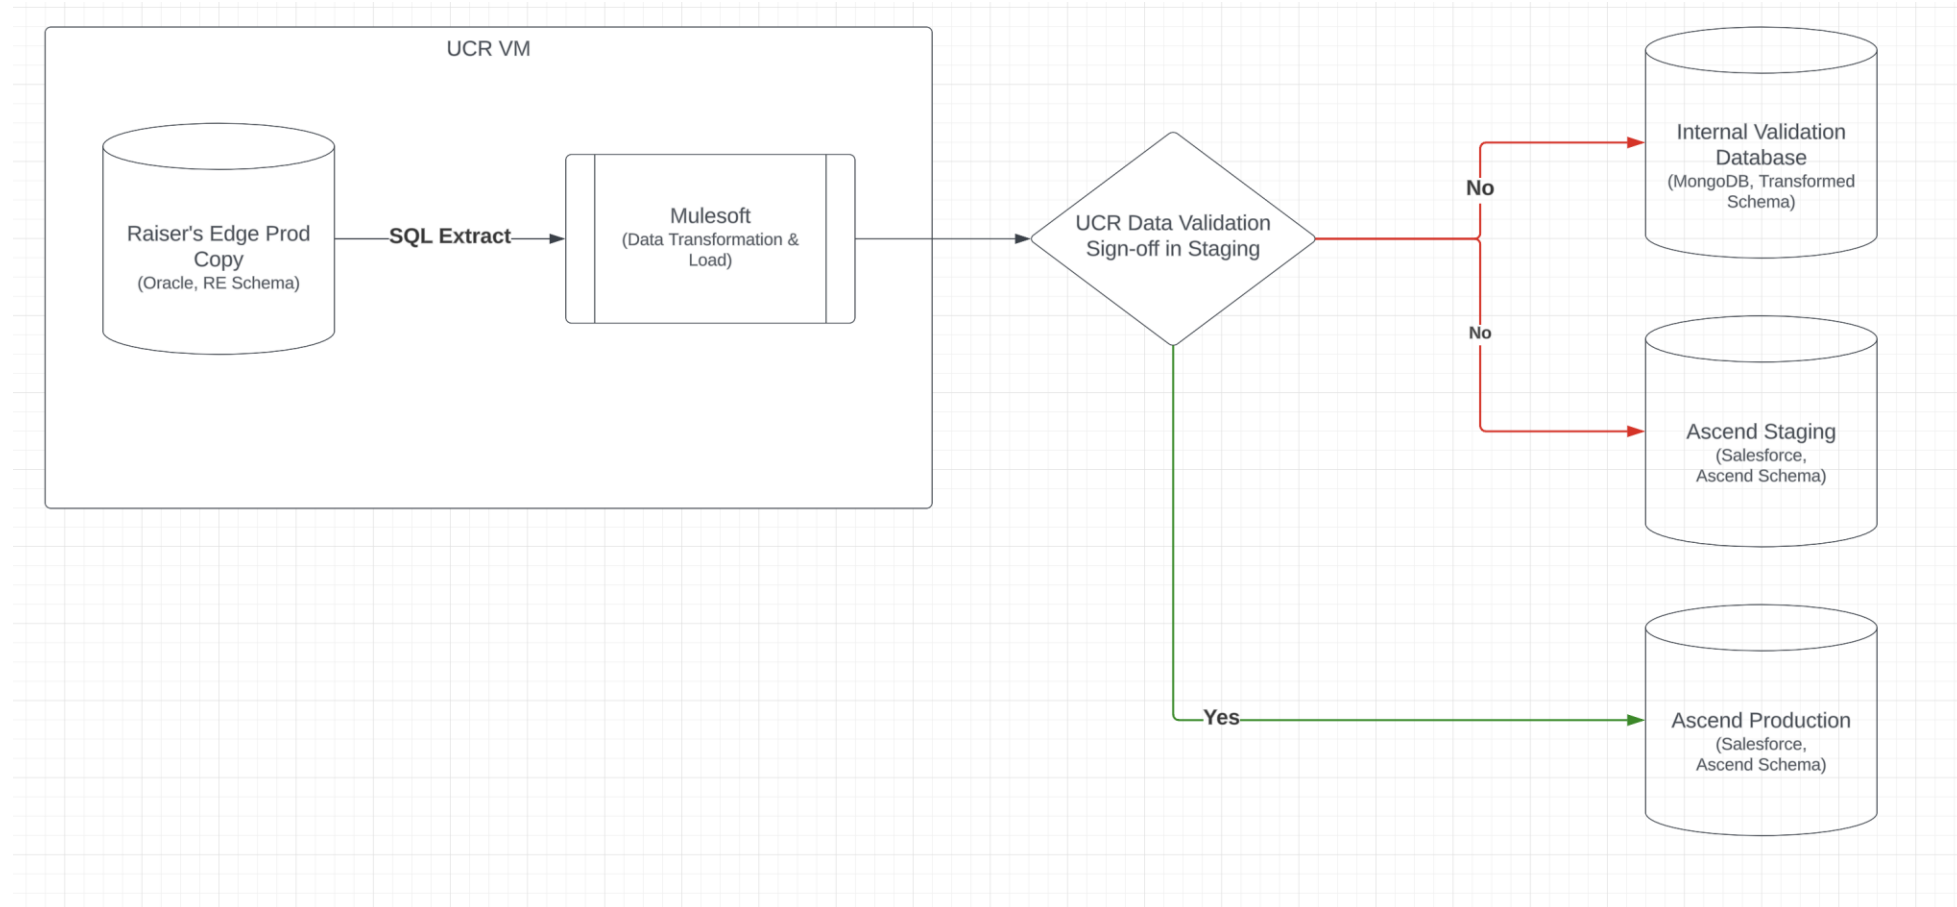

Migration Environment Overview