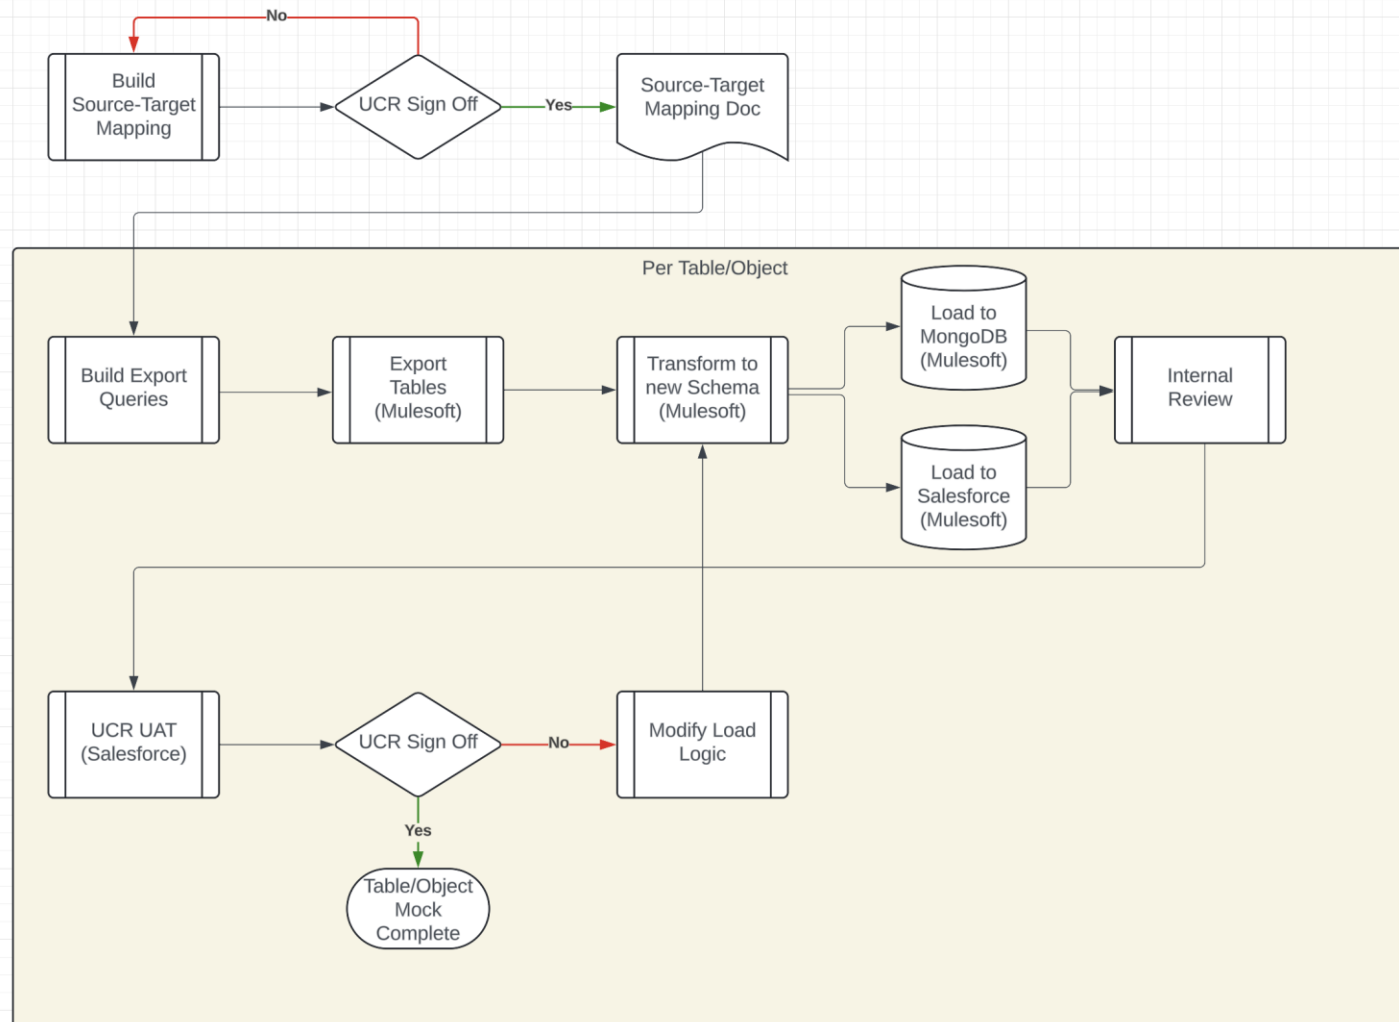

# Migration Environment Overview

# Migration Load Process

# Migration Load Process

- Source-Target Mapping is source of truth for migration
- Iterative approach with feedback loops
- One mapping document per sprint
- Testing user stories guide UAT